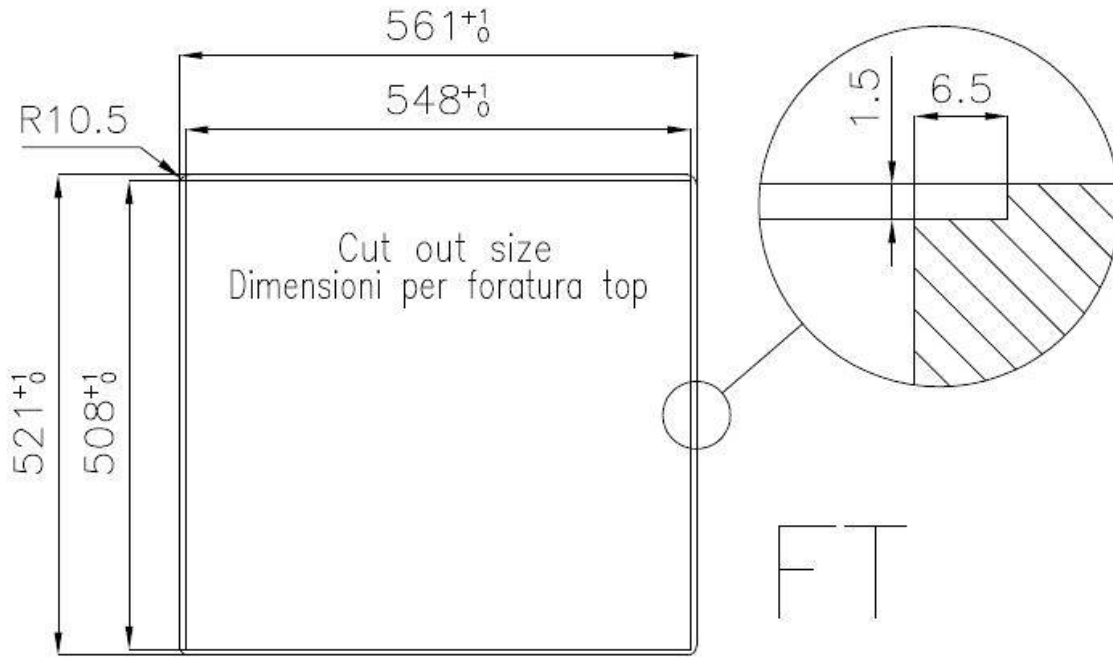

Lavello serie KE cod. 2265/080

FT