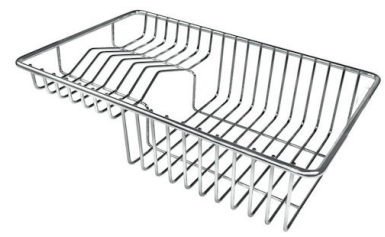

Deep bowls This bowls reach an important depth, over 20 cm, thanks to the advanced production technology, that can be offer great capiciency and praticity in all the washing operations.

Double mixer hole The large tap counter is already fitted with a series of 2 tap holes. In the second hole it is possible to install the remote control of the automatic drain or, alternatively, a practical soap dispenser.

Small radius Bowls with squared shapes with a modern design and an increased capacity, for a minimal aesthetics connected with an extreme praticity.

TECHNICAL DATA

Lavello serie KE cod. 2265/080

FT

FTS

GALLERY

OPTIONAL ACCESSORIES

CUVETTE PERFOREE INOX

A154 F00

* only in combination with the accessory
A644 F04

CUVETTE PLASTIQUE BLANCHE

A153 A00

**GRILLE POR.ASSIETTES INOX
mm214x379**

A100 C03

* only in combination with the accessory
A644 A01

GRILLE PORTE-ASSIETTES INOX

250x425

A100 B01

GRILLE PORTE-ASSIETTES INOX

25x35

A100 A54

* only in combination with the accessory
A644 F04