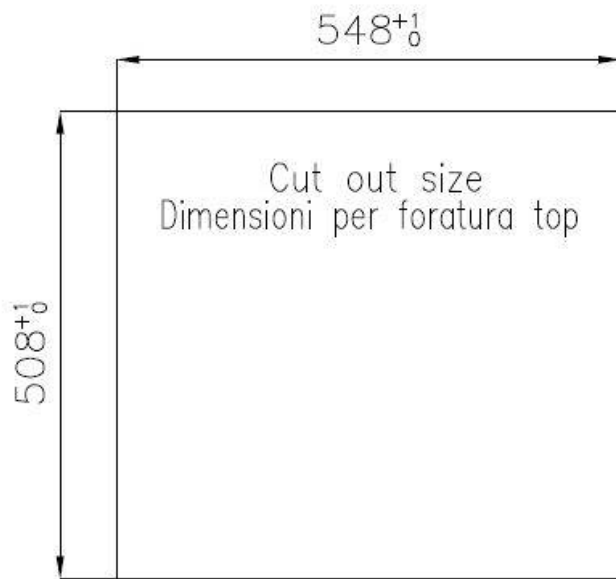

Width 56 cm

Bowl dimension 500 x 400 mm

Number of bowls 1 bowl

Waste fitting Drain with automatic PM control

FEATURES

VINTAGE The Vintage finish gives the product a long-lived and elegant look, creating a surface that does not fear scratches.

Small radius Bowls with squared shapes with a modern design and an increased capacity, for a minimal aesthetics connected with an extreme praticity.

TECHNICAL DATA

Lavello serie KE cod. 2265/080

FT

FTS

GALLERY

PLANCHE DE DECOUPE CRYSTAL

23x41 CM

A631 C00

**PLANCHE DE DECOUPE DOUBLE
HDPE**

A644 A01

**PLANCHE DE DECOUPE DOUBLE
IROKO**

A644 F04

PLANCHE DE DECOUPE HDPE